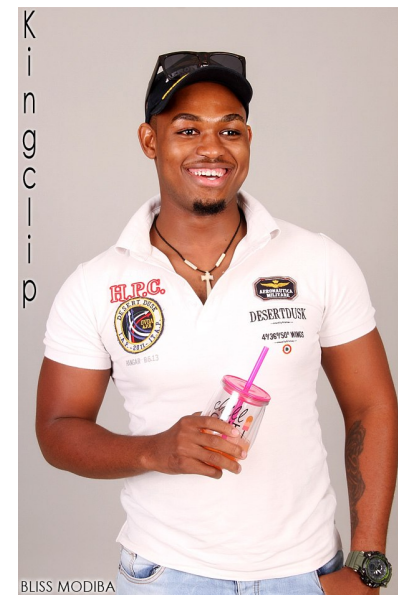

BLISS M

Height 176cm/5'9.5" Chest 103cm/40.5" Waist 91cm/36" Collar 40cm/15.5"
Suit 114cm/45"/55 Suit Length L Shoe 43 EU/9.5 US/9 UK Hair Black
Eyes Brown

KINGCLIP
casting Agency

Kingclip Casting & Artist Management