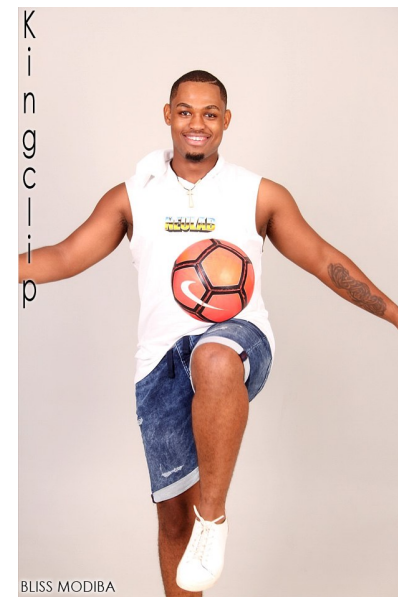

BLISS M

Height 176cm/5'9.5" Chest 103cm/40.5" Waist 91cm/36" Collar 40cm/15.5"
Suit 114cm/45"/55 Suit Length L Shoe 43 EU/9.5 US/9 UK Hair Black
Eyes Brown

KINGCLIP
casting Agency

Kingclip Casting & Artist Management